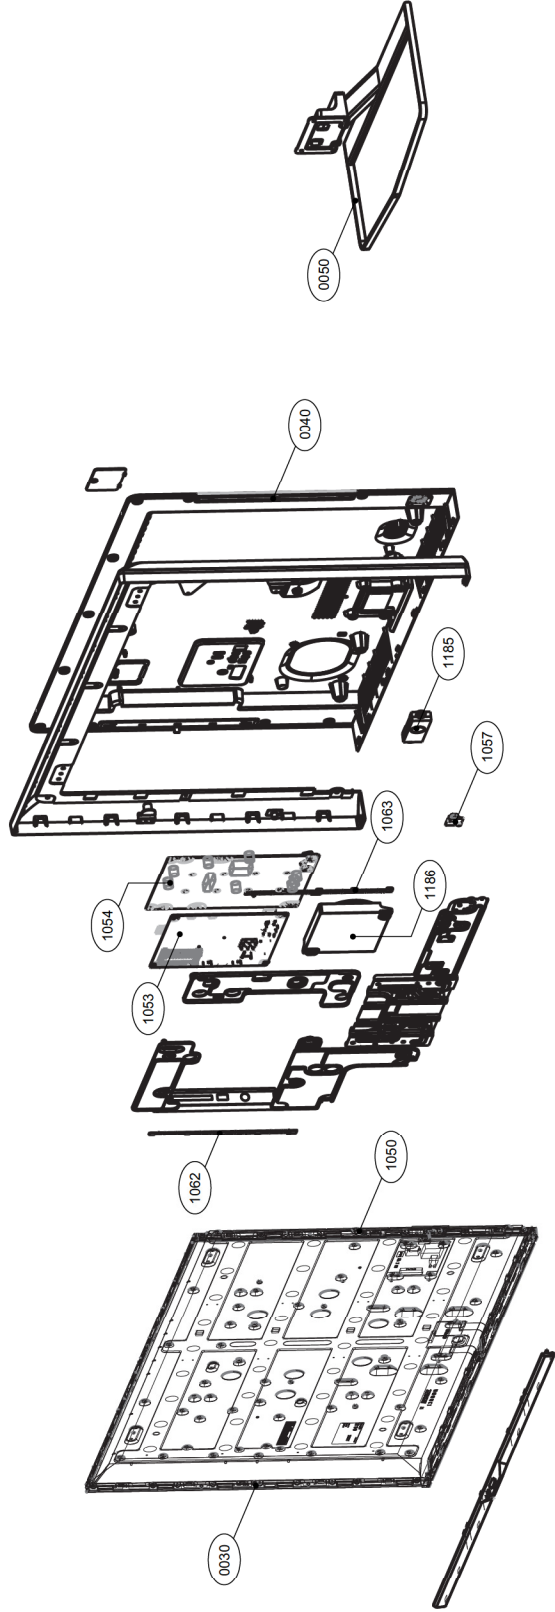

6300 series 42"

Pos No.	Description	Remarks
0030	Bezel	
0050	Bezel Assy	
0340	Display panel	
1050	Panel SSB	
1053	Power Supply Unit	
1054	Keyboard control panel	
1057	LED Module_Master	
1062	LED Module_Slave	
1063	Remote control	
1176	Speaker_L	Not displayed
1185	Speaker_Sub woofer	
1186		

FOR ELECTRICAL PARTS/ASSEMBLIES SEE WIRING DIAGRAM CHAPTER 9