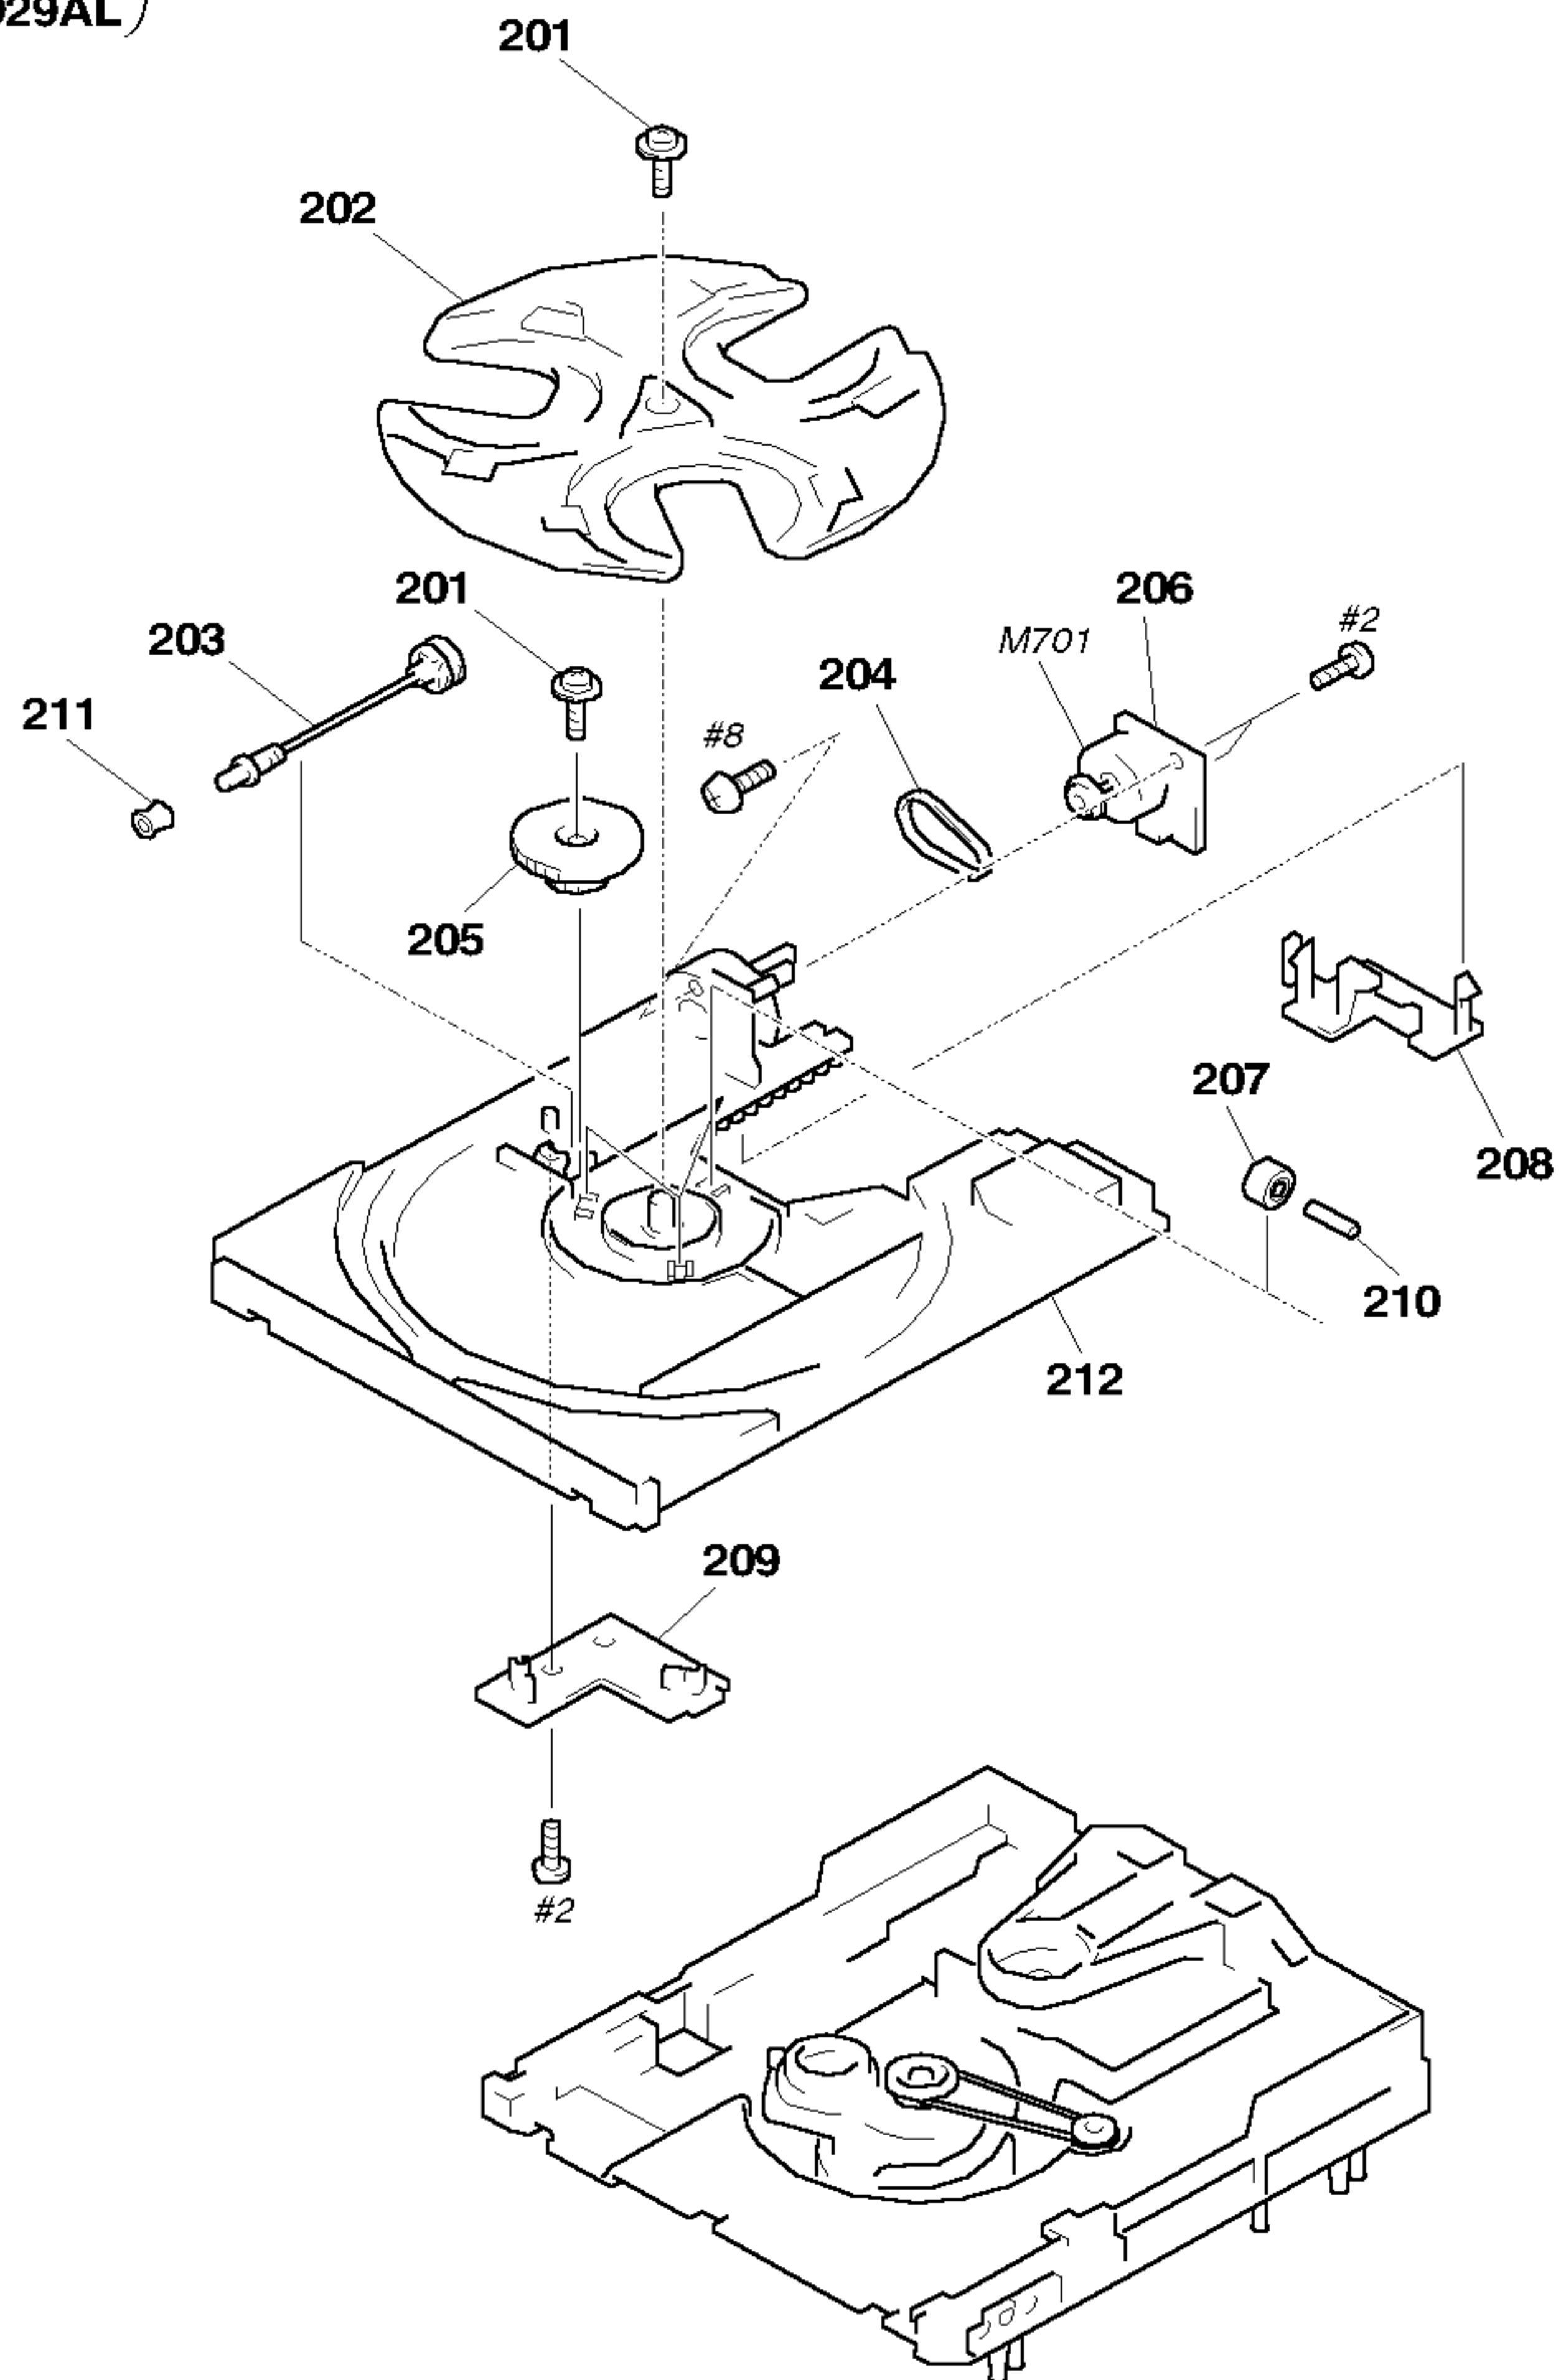

(4) CD MECHANISM DECK SECTION-1
 (CDM38L-5BD29AL)
 (CDM38LH-5BD29AL)

Ref. No.	Part No.	Description	Remark	Ref. No.	Part No.	Description	Remark
201	4-981-789-11	BRACKET (2), YOKE		208	4-977-941-01	BEARING (WORM)	
202	4-977-945-01	TRAY (TURN)		* 209	1-658-576-11	SENSOR BOARD	
203	X-4946-665-1	SHAFT ASSY, WORM		210	4-934-376-01	SHAFT (ROLLER)	
204	4-977-943-01	BELT (TURN) (1.2)		211	4-981-187-01	COLLAR (WORM)	
205	4-977-956-01	WHEEL, WORM		212	4-977-944-01	TRAY (SLIDE)	
* 206	1-658-577-11	MOTOR (TURN) BOARD		M701	A-4672-004-A	MOTOR ASSY (TURN)	
207	4-988-162-01	ROLLER					